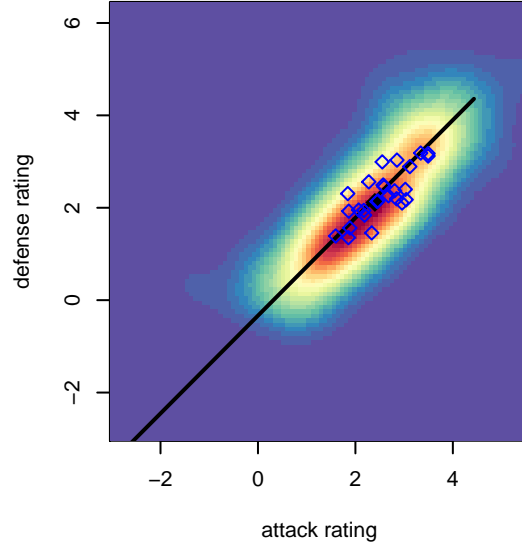

WPFC Black G02

Washington Premier FC
 Tacoma, WA
 G02 total strength=1451
 attack=11.02 defense=8.3
 fall league = RCL G02 8th G Fall
 spr league = Win RCL G02 Div 3

alt names used:
 WPFC 8 G02
 WPFC G02 Tanzer
 WASHINGTON PREMIER FC G02 BLACK TAN
 WPFC G02 Black
 WPFC G02 Black B
 Washington Premier FC Tanzer
 WPFC G02 Black B
 WPFC G02 Black B

**attack and defense variance (black dot)
relative to other teams
and top 10 in region**

**attack and defense rating
relative to others at age
and all opponents in last 13 months**

Performance relative to 13 month average