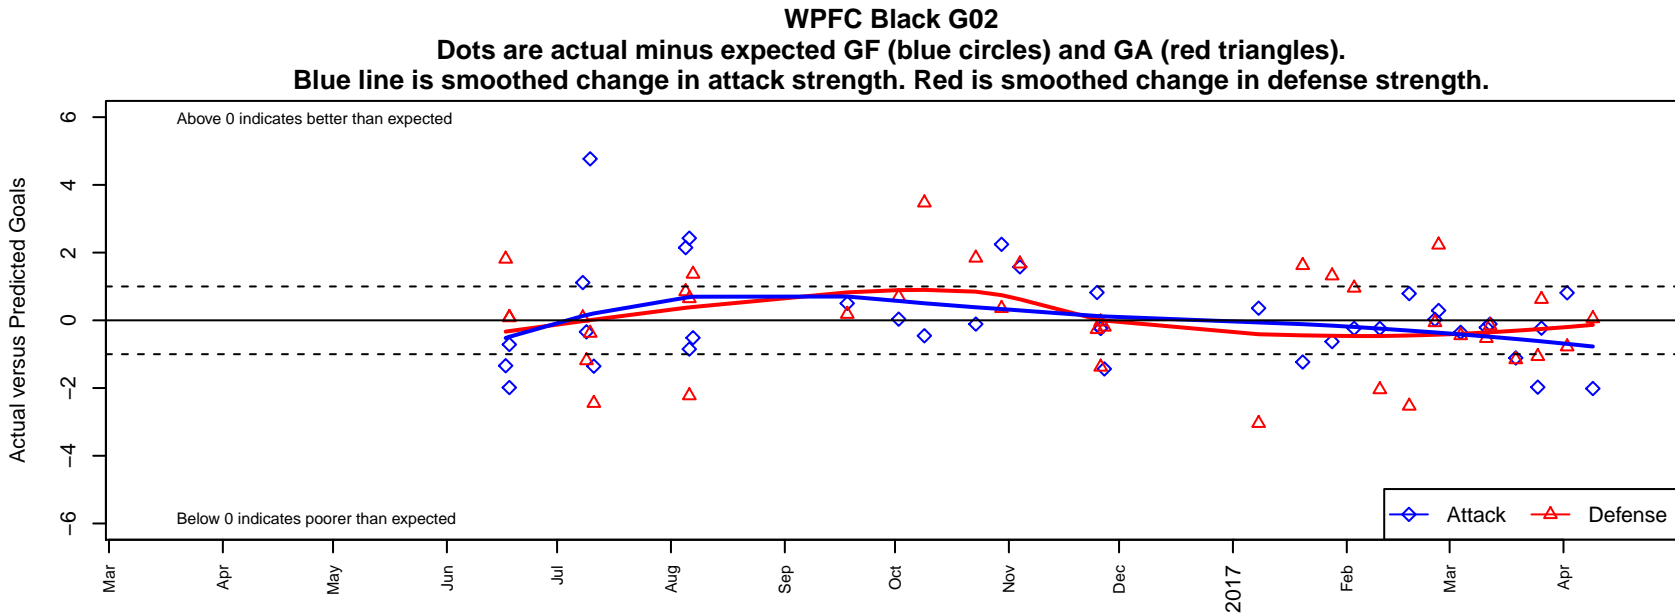

WPFC Black G02

Washington Premier FC
 Tacoma, WA
 G02 total strength=1451
 attack=11.02 defense=8.3
 fall league = RCL G02 8th G Fall
 spr league = Win RCL G02 Div 3

alt names used:
 WPFC 8 G02
 WPFC G02 Tanzer
 WASHINGTON PREMIER FC G02 BLACK TAN
 WPFC G02 Black
 WPFC G02 Black B
 Washington Premier FC Tanzer
 WPFC G02 Black B
 WPFC G02 Black B

**attack and defense variance (black dot)
relative to other teams
and top 10 in region**

**attack and defense rating
relative to others at age
and all opponents in last 13 months**

Performance relative to 13 month average