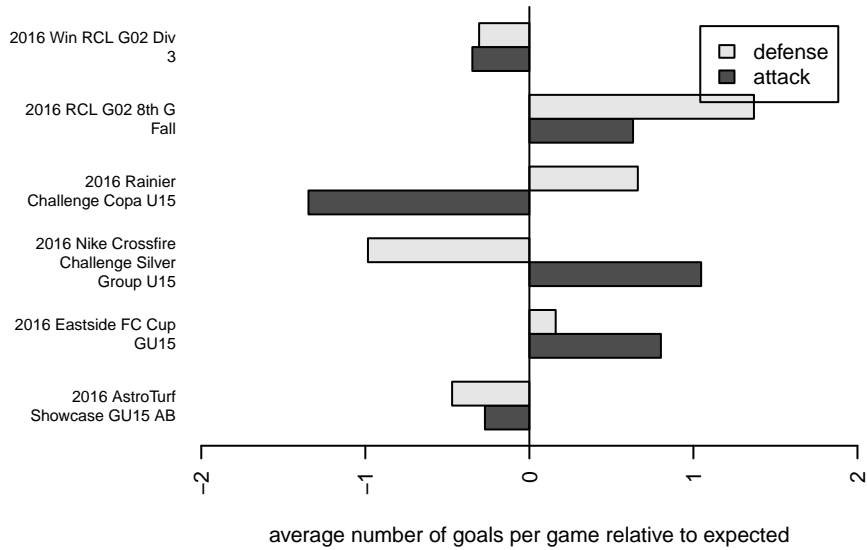

WPFC Black G02

Washington Premier FC
 Tacoma, WA
 G02 total strength=1451
 attack=11.02 defense=8.3
 fall league = RCL G02 8th G Fall
 spr league = Win RCL G02 Div 3

alt names used:
 WPFC 8 G02
 WPFC G02 Tanzer
 WASHINGTON PREMIER FC G02 BLACK TAN
 WPFC G02 Black
 WPFC G02 Black B
 Washington Premier FC Tanzer
 WPFC G02 Black B
 WPFC G02 Black B

Venues played:
 2016 Rainier Challenge Copa U15
 2016 Nike Crossfire Challenge Silver Group U1
 2016 Eastside FC Cup GU15
 2016 RCL G02 8th G Fall
 2016 AstroTurf Showcase GU15 AB
 2016 Win RCL G02 Div 3
 2016 WYS Presidents Cup G02 Division 1

**attack and defense variance (black dot)
relative to other teams
and top 10 in region**

**attack and defense rating
relative to others at age
and all opponents in last 13 months**

Performance relative to 13 month average