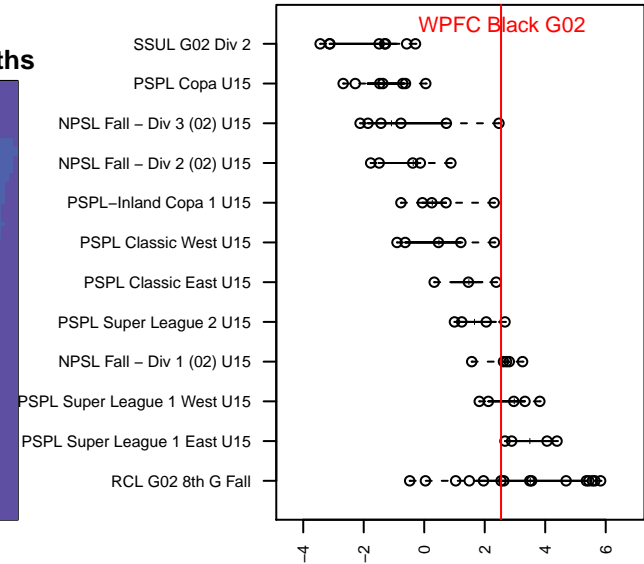

WPFC Black G02

Washington Premier FC
 Tacoma, WA
 G02 total strength=1451
 attack=11.02 defense=8.3
 fall league = RCL G02 8th G Fall
 spr league = Win RCL G02 Div 3

alt names used:
 WPFC 8 G02
 WPFC G02 Tanzer
 WASHINGTON PREMIER FC G02 BLACK TAN
 WPFC G02 Black
 WPFC G02 Black B
 Washington Premier FC Tanzer
 WPFC G02 Black B
 WPFC G02 Black B

**attack and defense variance (black dot)
relative to other teams
and top 10 in region**

**attack and defense rating
relative to others at age
and all opponents in last 13 months**

Performance relative to 13 month average