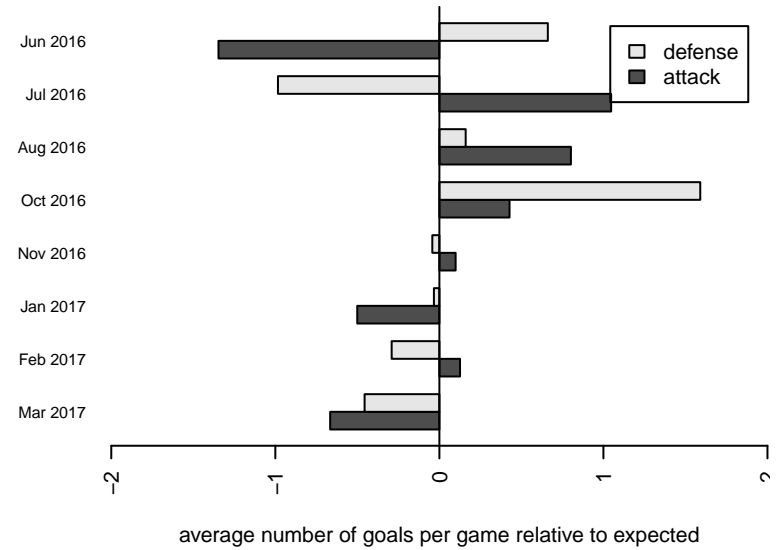

Performance relative to 13 month average