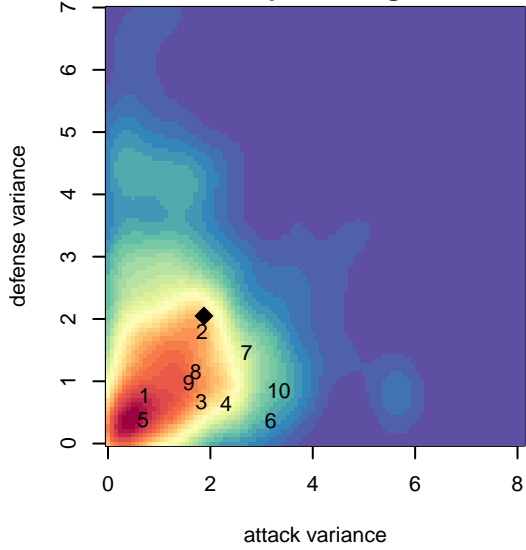

WPFC Black G02

Washington Premier FC
 Tacoma, WA
 G02 total strength=1451
 attack=11.02 defense=8.3
 fall league = RCL G02 8th G Fall
 spr league = Win RCL G02 Div 3

alt names used:
 WPFC 8 G02
 WPFC G02 Tanzer
 WASHINGTON PREMIER FC G02 BLACK TAN
 WPFC G02 Black
 WPFC G02 Black B
 Washington Premier FC Tanzer
 WPFC G02 Black B
 WPFC G02 Black B

**attack and defense variance (black dot)
relative to other teams
and top 10 in region**

**attack and defense rating
relative to others at age
and all opponents in last 13 months**

Performance relative to 13 month average